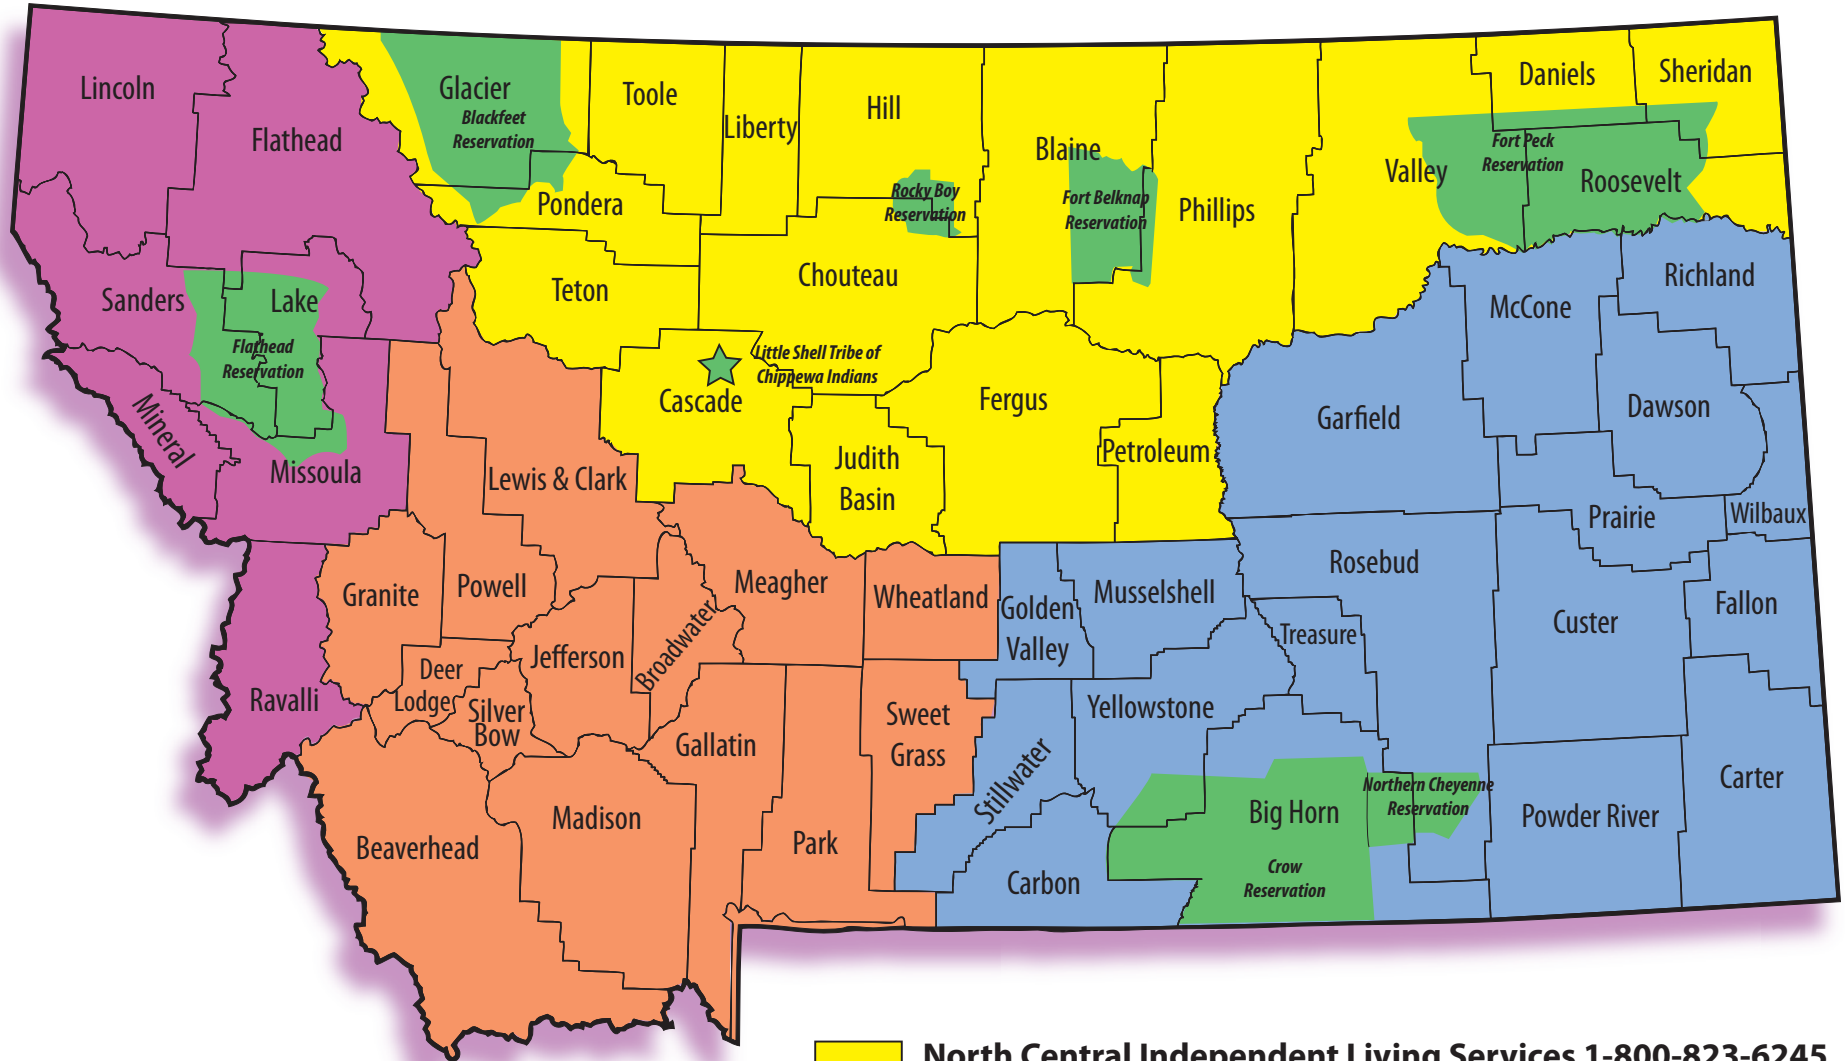

INDEPENDENT LIVING CENTERS IN MONTANA

 Reservation

 Little Shell Chippewa Tribe

-  North Central Independent Living Services 1-800-823-6245
-  Living Independently for Today & Tomorrow 1-800-669-6319
-  Montana Independent Living Project 1-800-735-6457
-  Summit Independent Living Center 1-800-398-9002