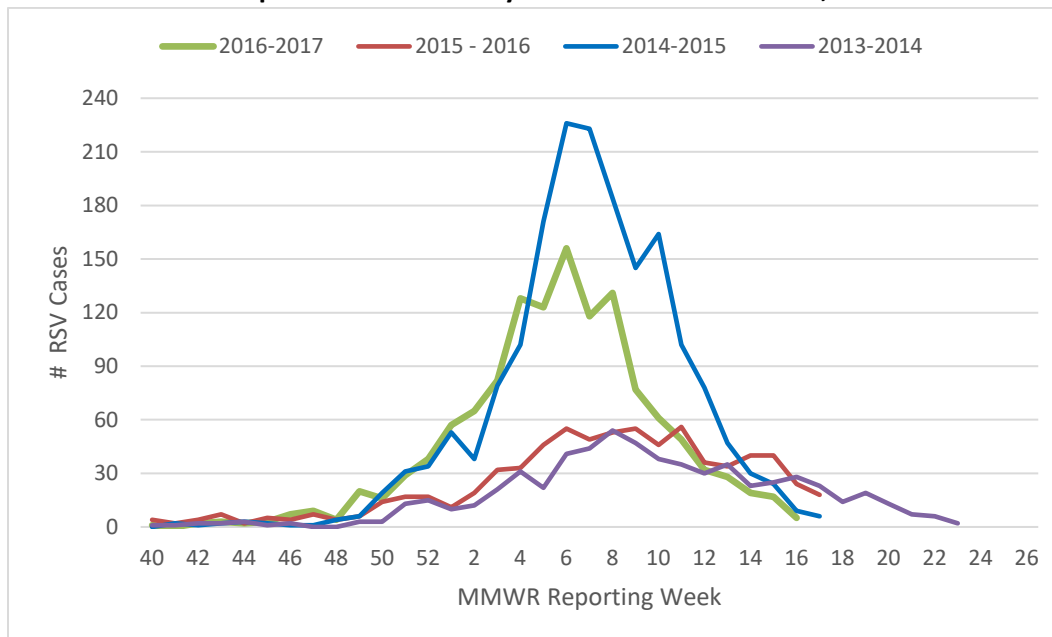

# RSV in Montana: 2016-2017 Season Summary

	Positive	Total	Percentage
Data Submission by Friday	10	10	100%
RSV Tests - this week	5	150	3%
RSV Tests - In April	41	528	8%
RSV Tests - This Season	1282	6774	19%

Number and Percent Positive RSV Tests in Montana (N=10 laboratories) 2016-2017

Number of positive RSV cases by MMWR Week: Montana, 4 Seasons

**Percent of Positive RSV tests by MMWR Week: Montana, 4 Seasons**