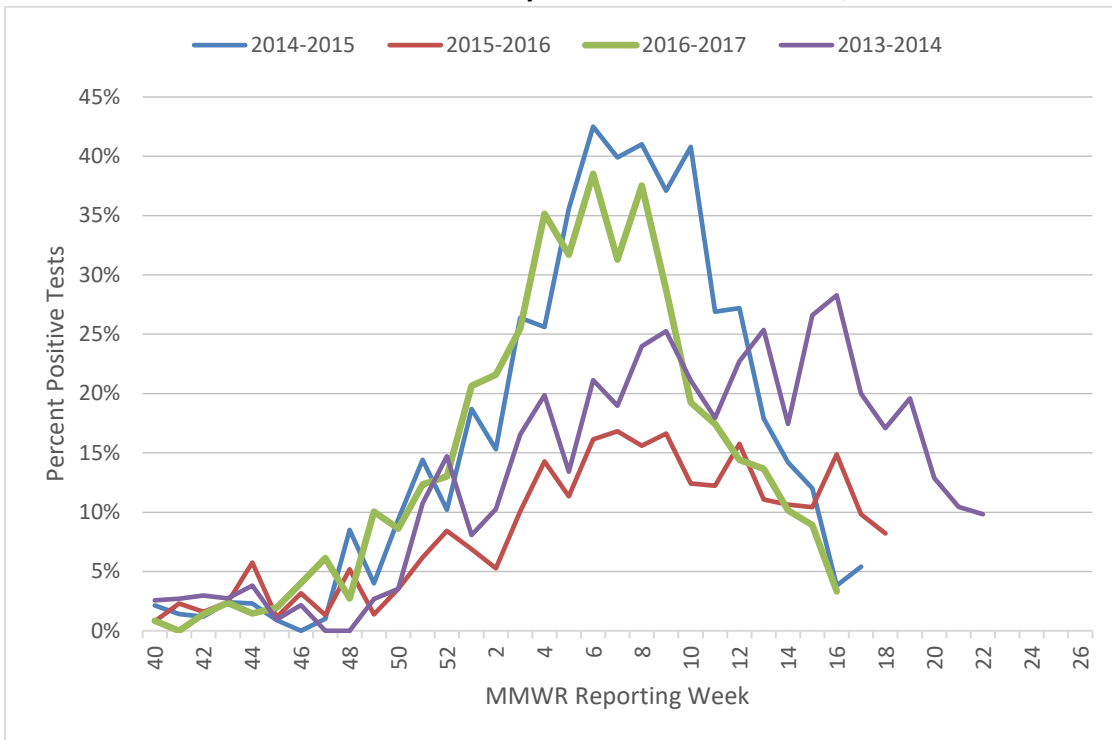

# RSV in Montana: 2016-2017 Season Summary

	Positive	Total	Percentage
Data Submission by Friday	10	10	100%
RSV Tests - this week	5	150	3%
RSV Tests - In April	41	528	8%
RSV Tests - This Season	1282	6774	19%

Number and Percent Positive RSV Tests in Montana (N=10 laboratories) 2016-2017

Number of positive RSV cases by MMWR Week: Montana, 4 Seasons

**Percent of Positive RSV tests by MMWR Week: Montana, 4 Seasons**