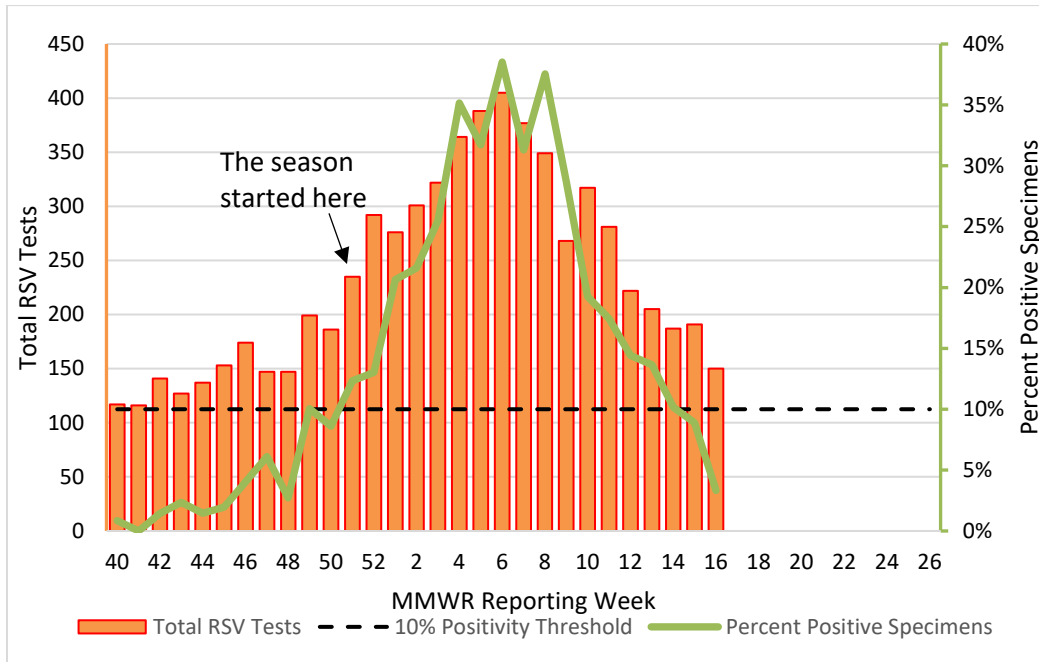

# RSV in Montana: 2016-2017 Season Summary

	Positive	Total	Percentage
Data Submission by Friday	10	10	100%
RSV Tests - this week	5	150	3%
RSV Tests - In April	41	528	8%
RSV Tests - This Season	1282	6774	19%

Number and Percent Positive RSV Tests in Montana (N=10 laboratories) 2016-2017

Number of positive RSV cases by MMWR Week: Montana, 4 Seasons

**Percent of Positive RSV tests by MMWR Week: Montana, 4 Seasons**

**Number of Positive RSV tests and Number of Labs with 1+ positive RSV results, Montana 2016-2017 season**