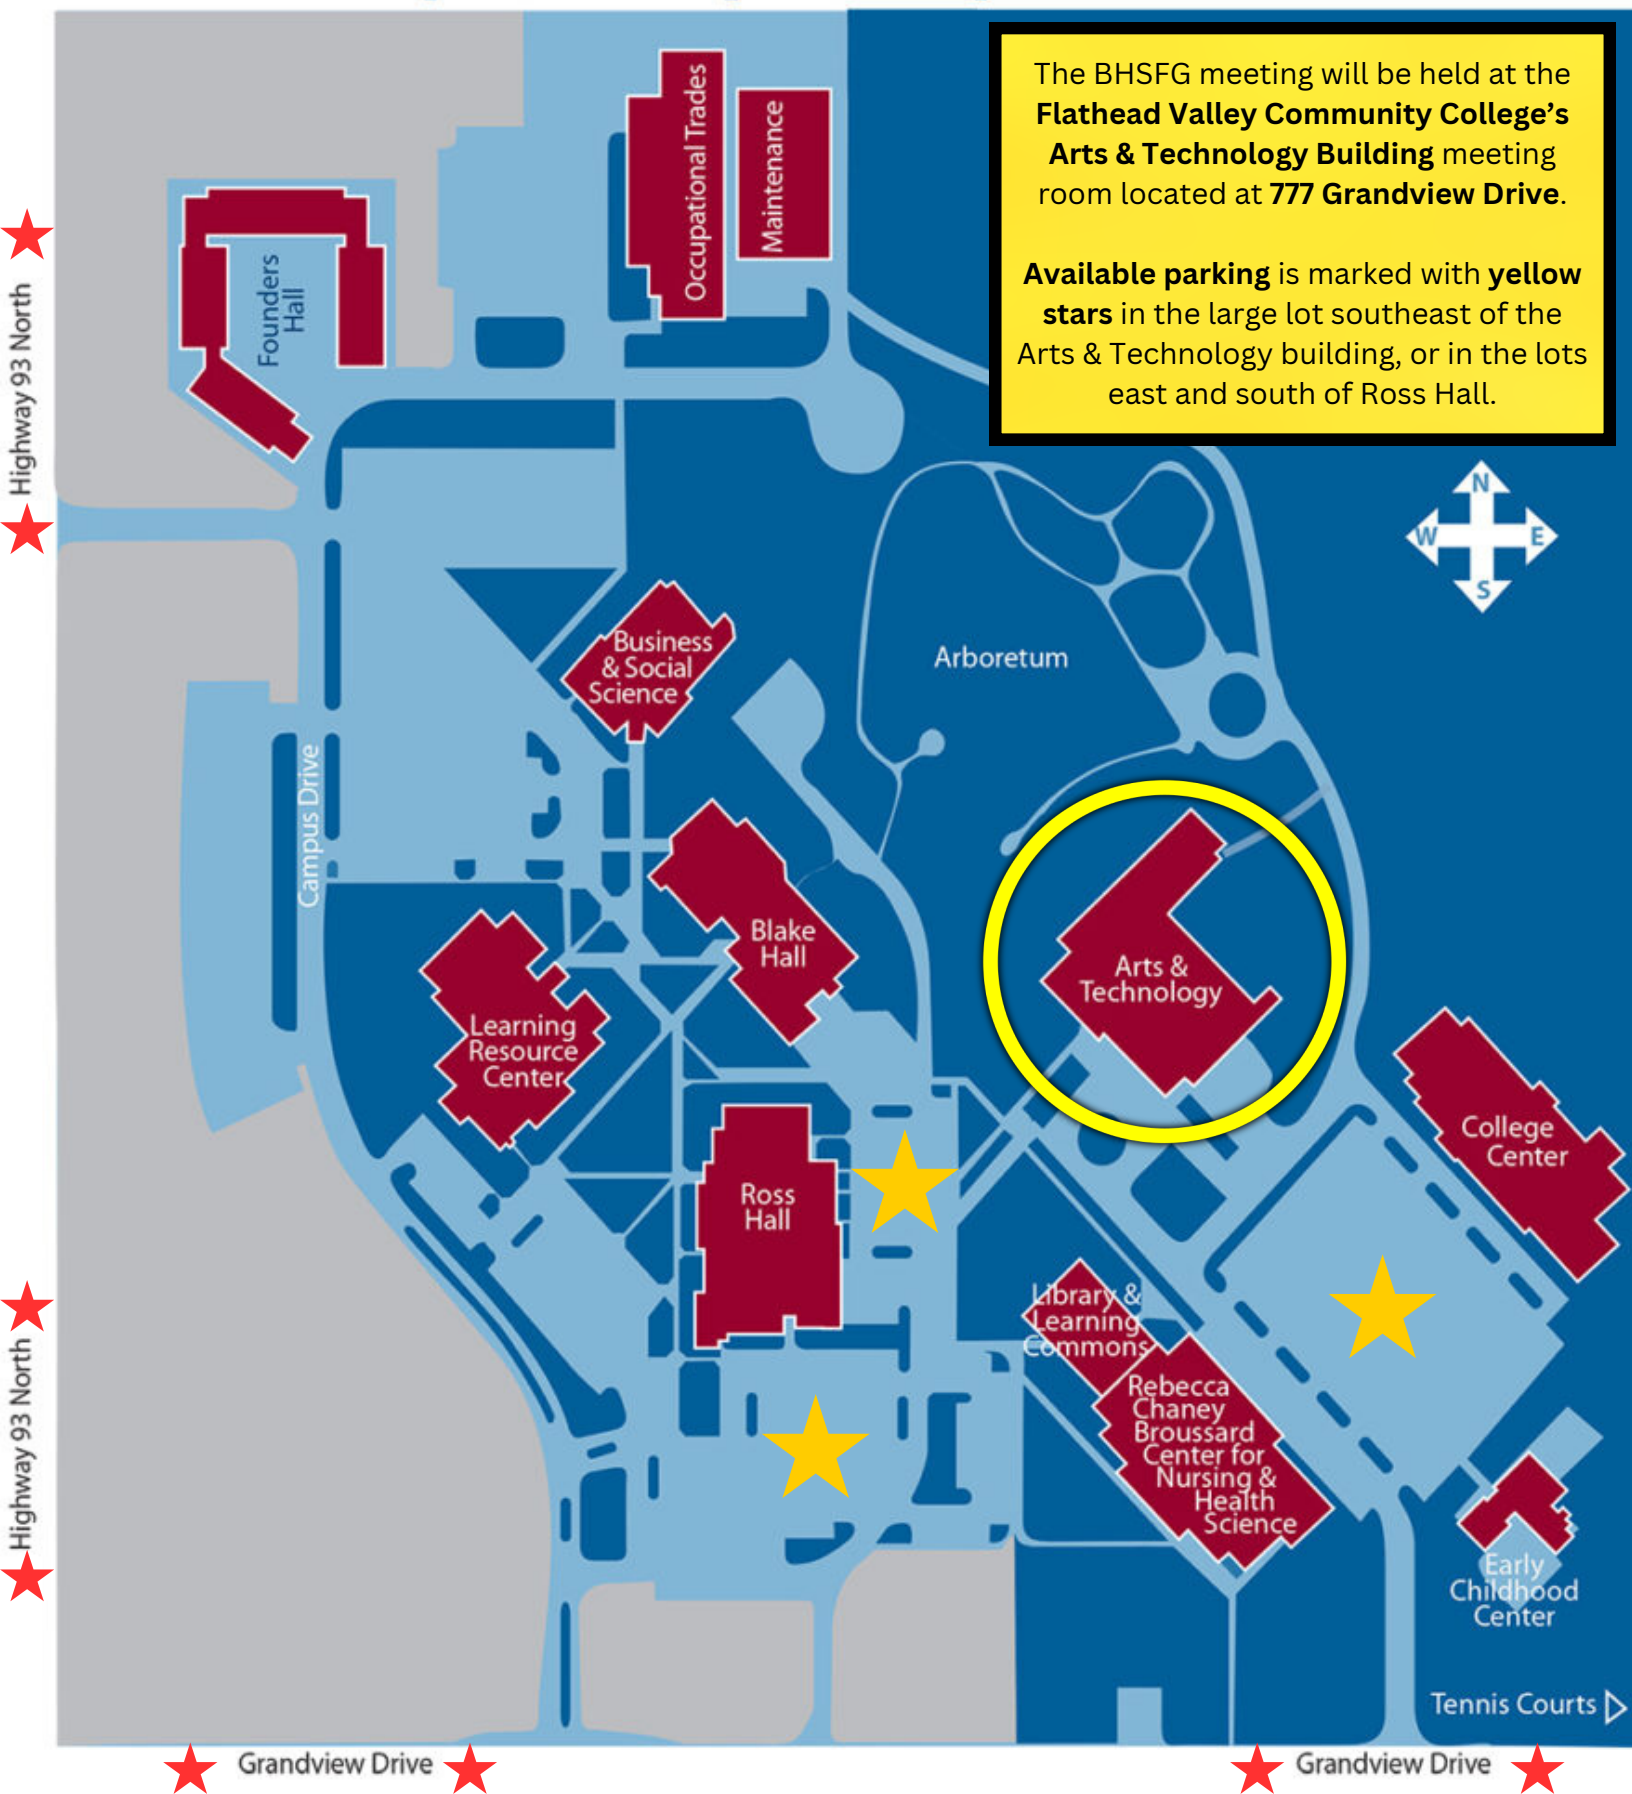

# FVCC Kalispell Campus Map

The BHSFG meeting will be held at the **Flathead Valley Community College's Arts & Technology Building** meeting room located at **777 Grandview Drive**.

**Available parking** is marked with **yellow stars** in the large lot southeast of the Arts & Technology building, or in the lots east and south of Ross Hall.

★ Highway 93 North ★

★ Highway 93 North ★

★ Grandview Drive ★

★ Grandview Drive ★