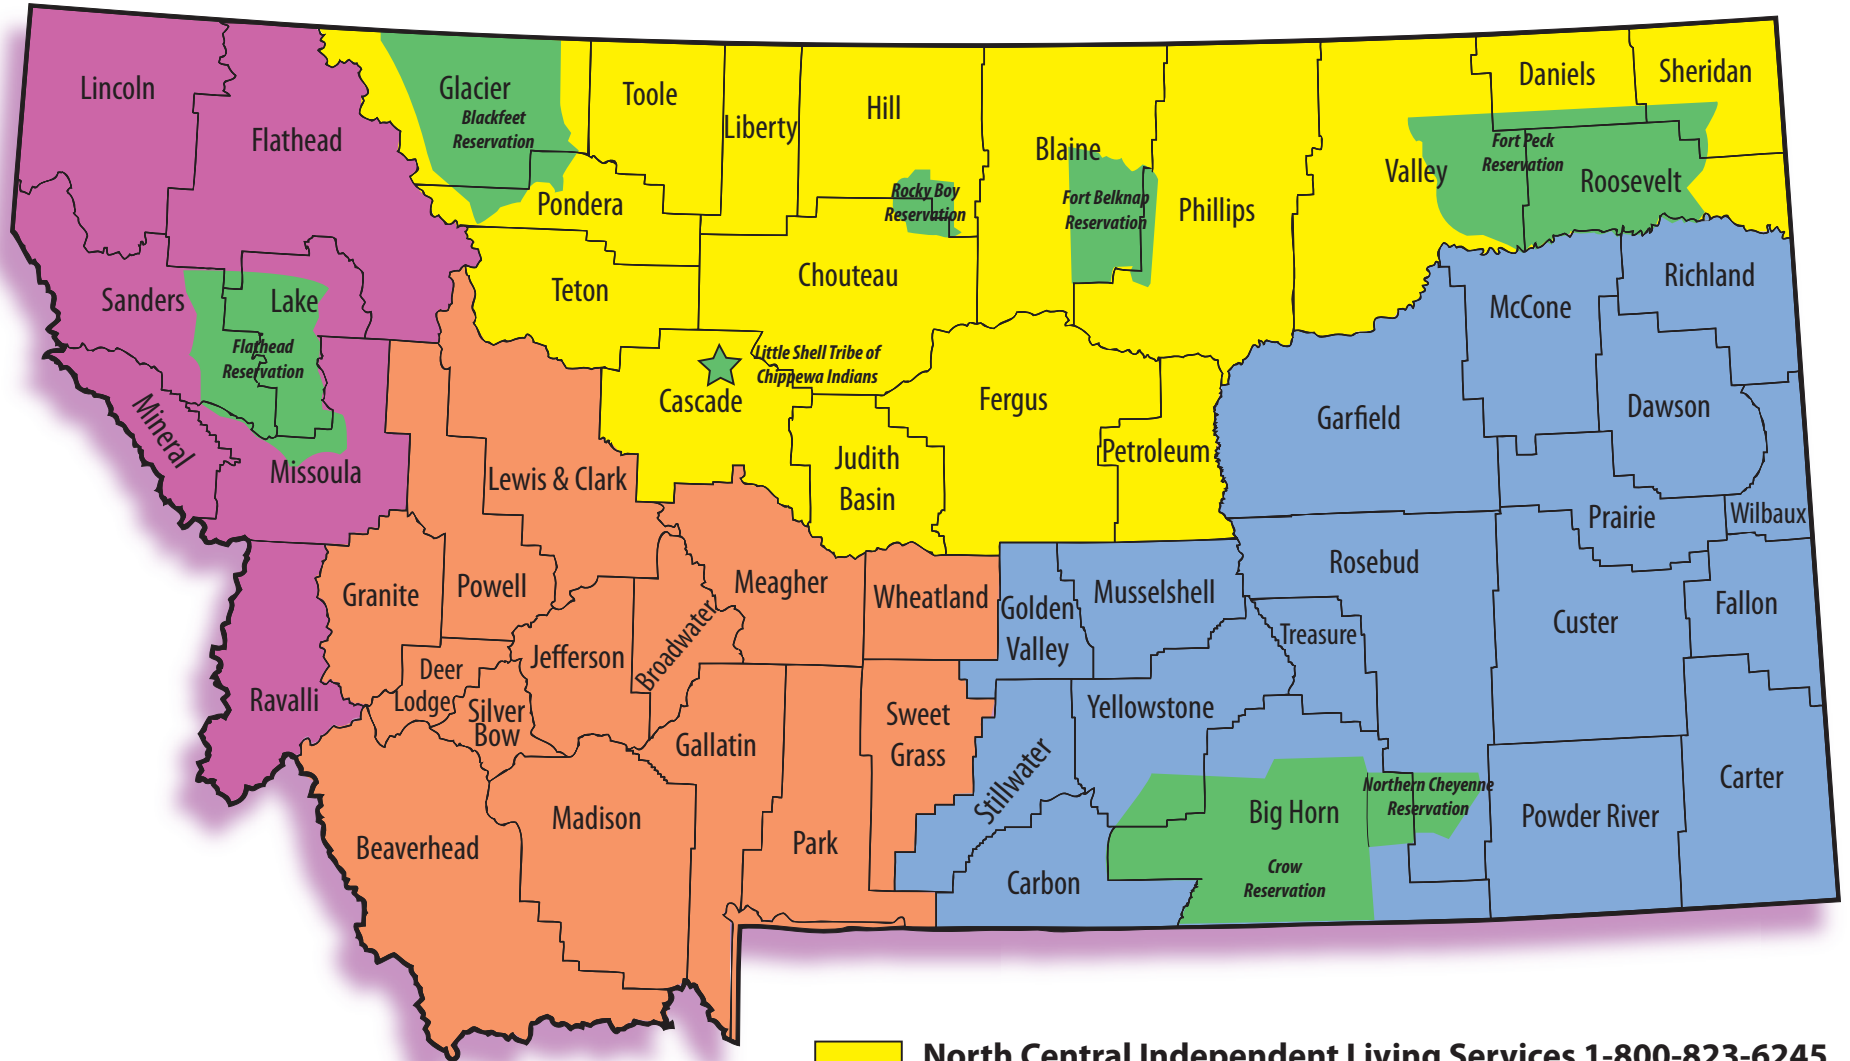

INDEPENDENT LIVING CENTERS IN MONTANA

 Reservation

 Little Shell Chippewa Tribe

-  North Central Independent Living Services 1-800-823-6245
-  Living Independently for Today & Tomorrow 1-800-669-6319
-  Montana Independent Living Project 1-800-735-6457
-  Summit Independent Living Center 1-800-398-9002