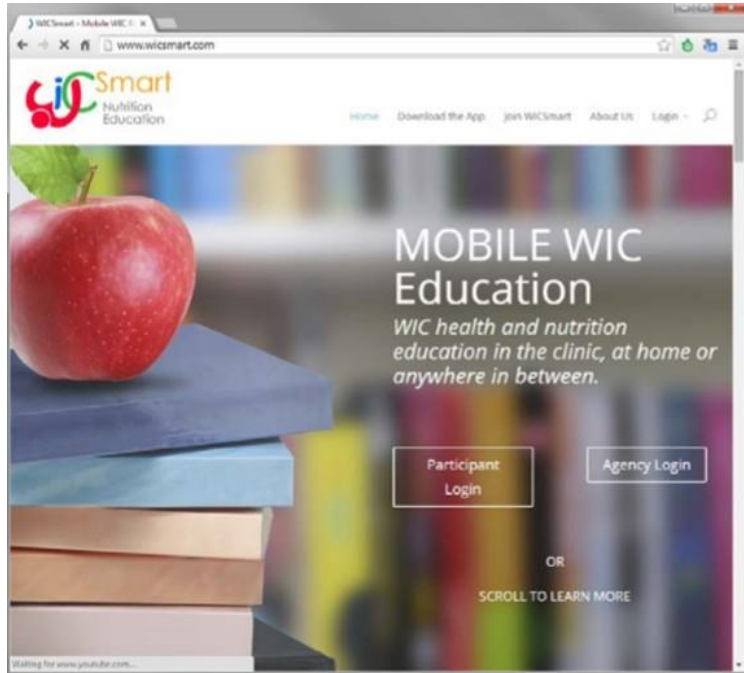

WIC SMART

Online WIC Nutrition Education

🍏 Install "WIC SMART" from your app store.

🍏 Select Montana as your WIC Agency.

🍏 Register device within app and login with Household ID Number.

🍏 View and complete online nutrition education at your fingertips.